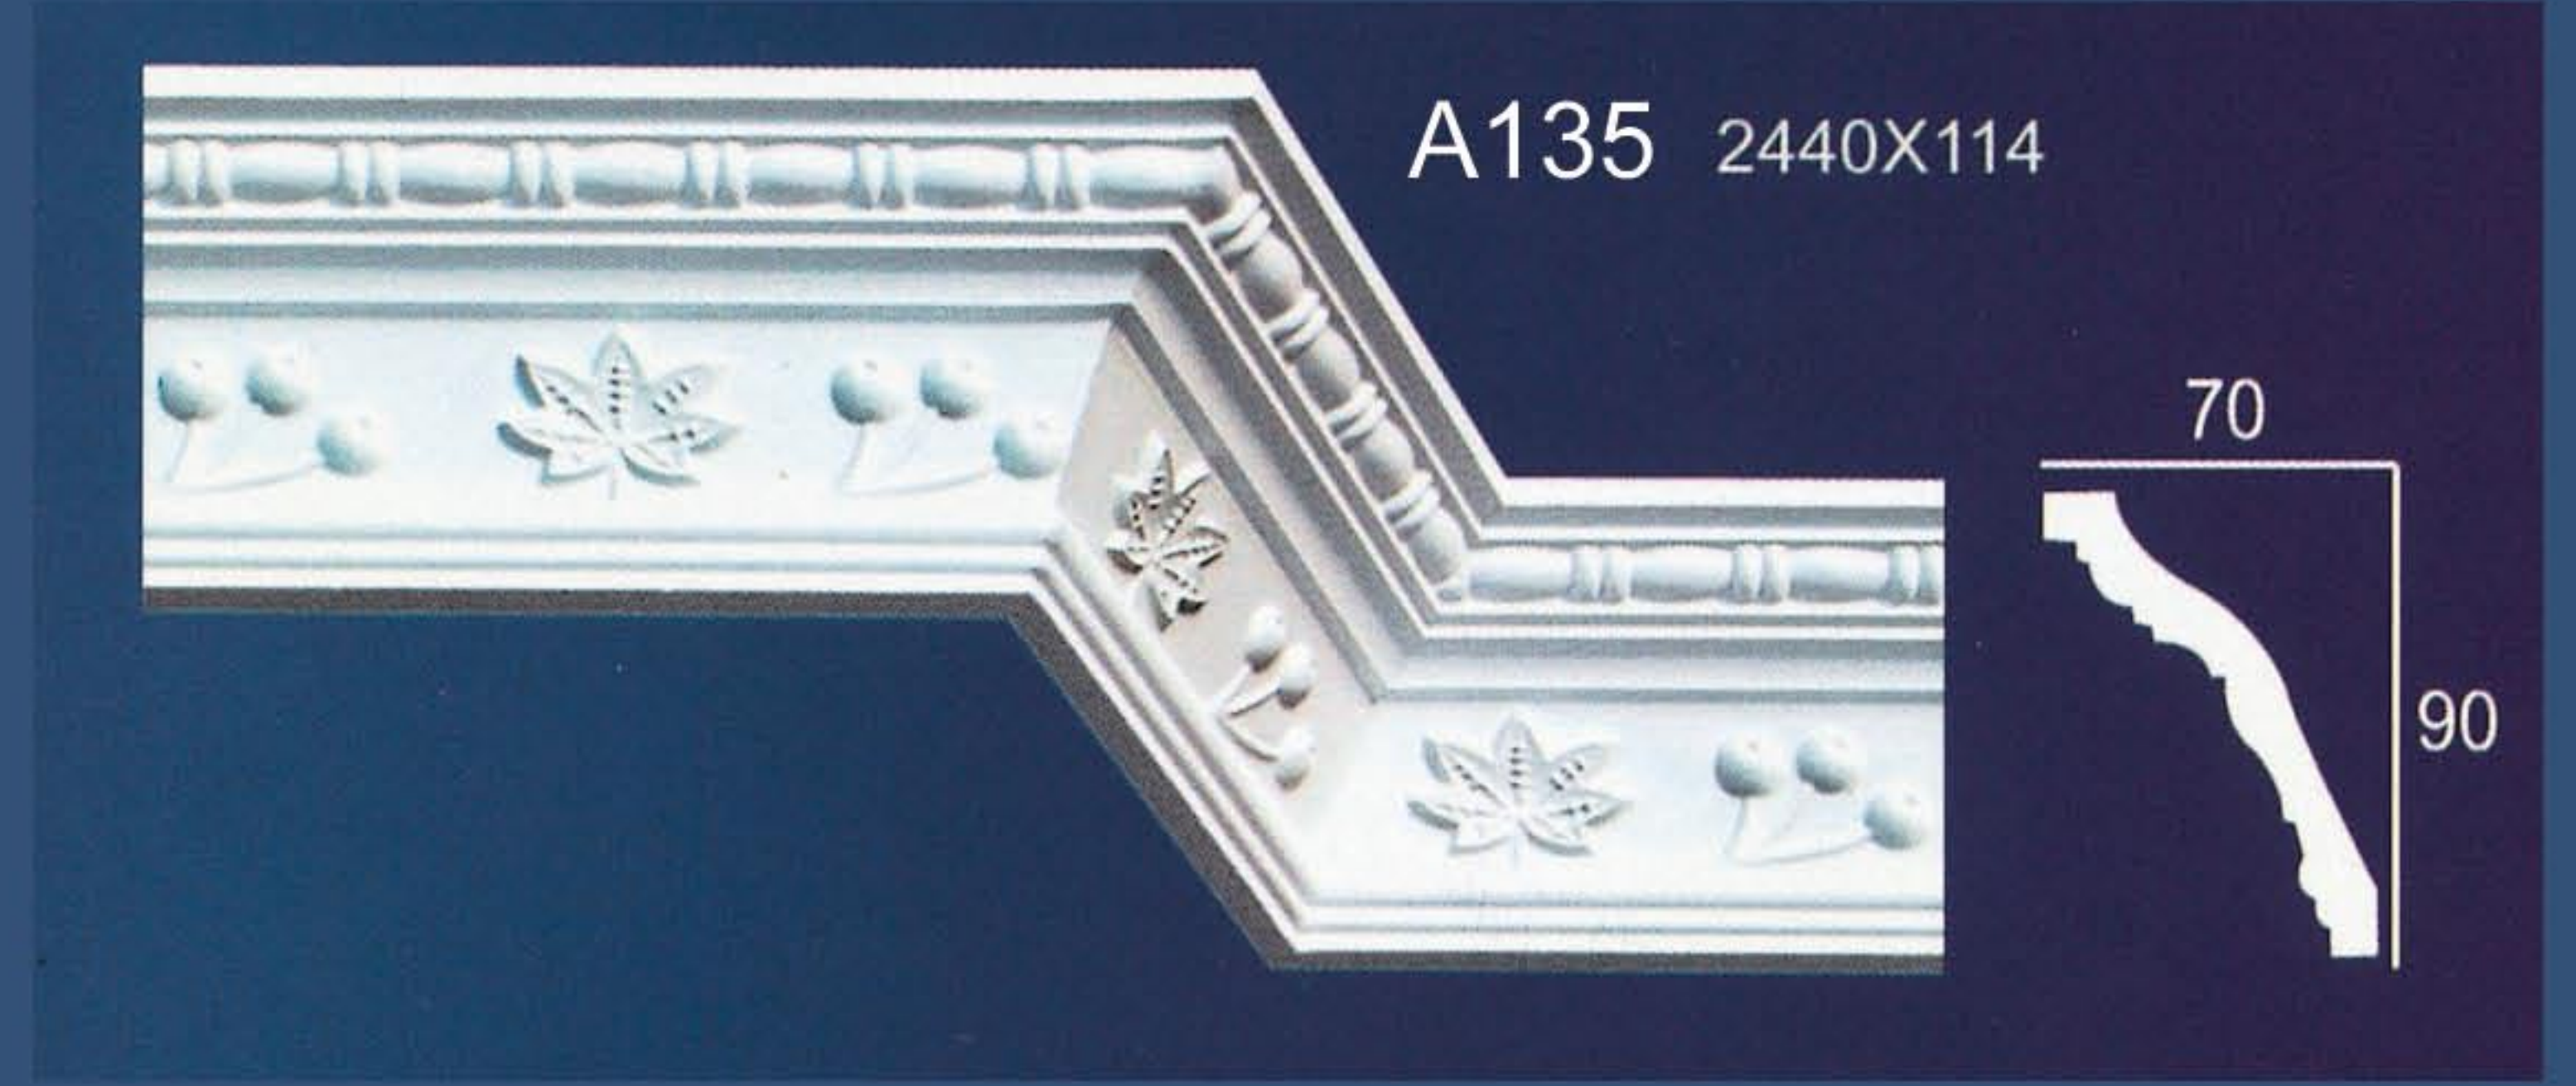

Dental and Contemporary Cornices

Size: mm

Contemporary Cornices

Size: mm

Egg and Dart Cornices

Size: mm

Bonds

QUALITY LIVING at SENSIBLE PRICES

Egg and Dart and Fluted Cornices

Size: mm

Miscellaneous Cornices

Size: mm

Swag and Drop and Floral Cornices

Size: mm

Floral Cornices

Size: mm

Floral and Beaded Cornices

Size: mm

Beaded and Scroll Cornices

Size: mm

Plain Cornices

Size: mm

Plain Cornices

Size: mm